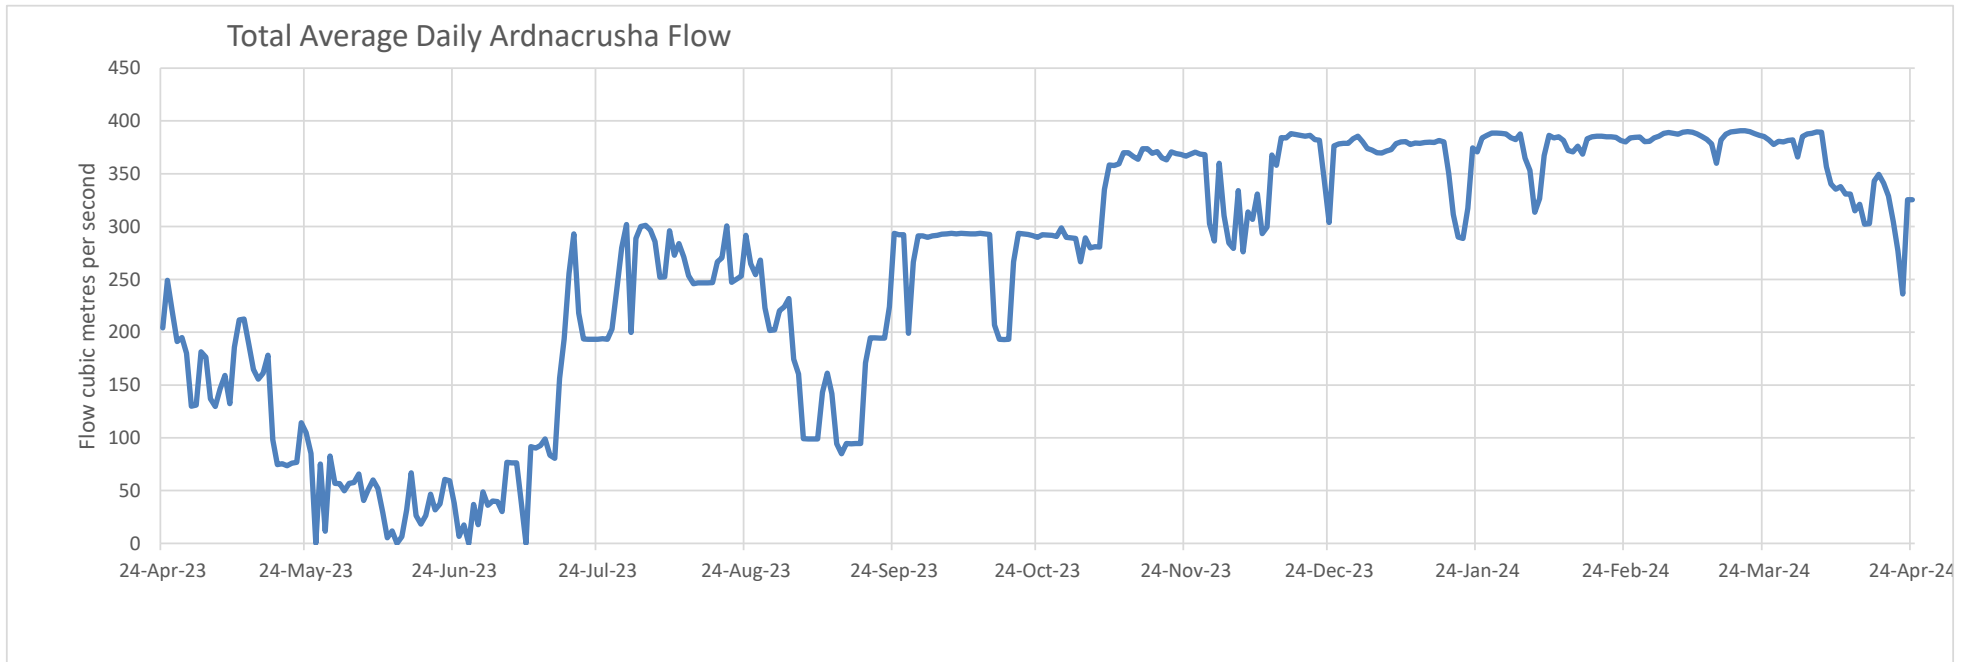

Current Total Average Daily Ardnacrusha Flow

24-Apr-24 09:00:00	325	cubic metres per second

Please note the following:

1. Note that ESB does not guarantee the accuracy of any data provided. It is the user's responsibility to independently verify and quality control any of the data used and ensure that it is fit for purpose/use. ESB does not accept responsibility for the use of any data made available, read or interpreted or used in any way by the user, or passed to a third party, and do not accept liability for any damage or loss howsoever arising out of the use or interpretation of this data.