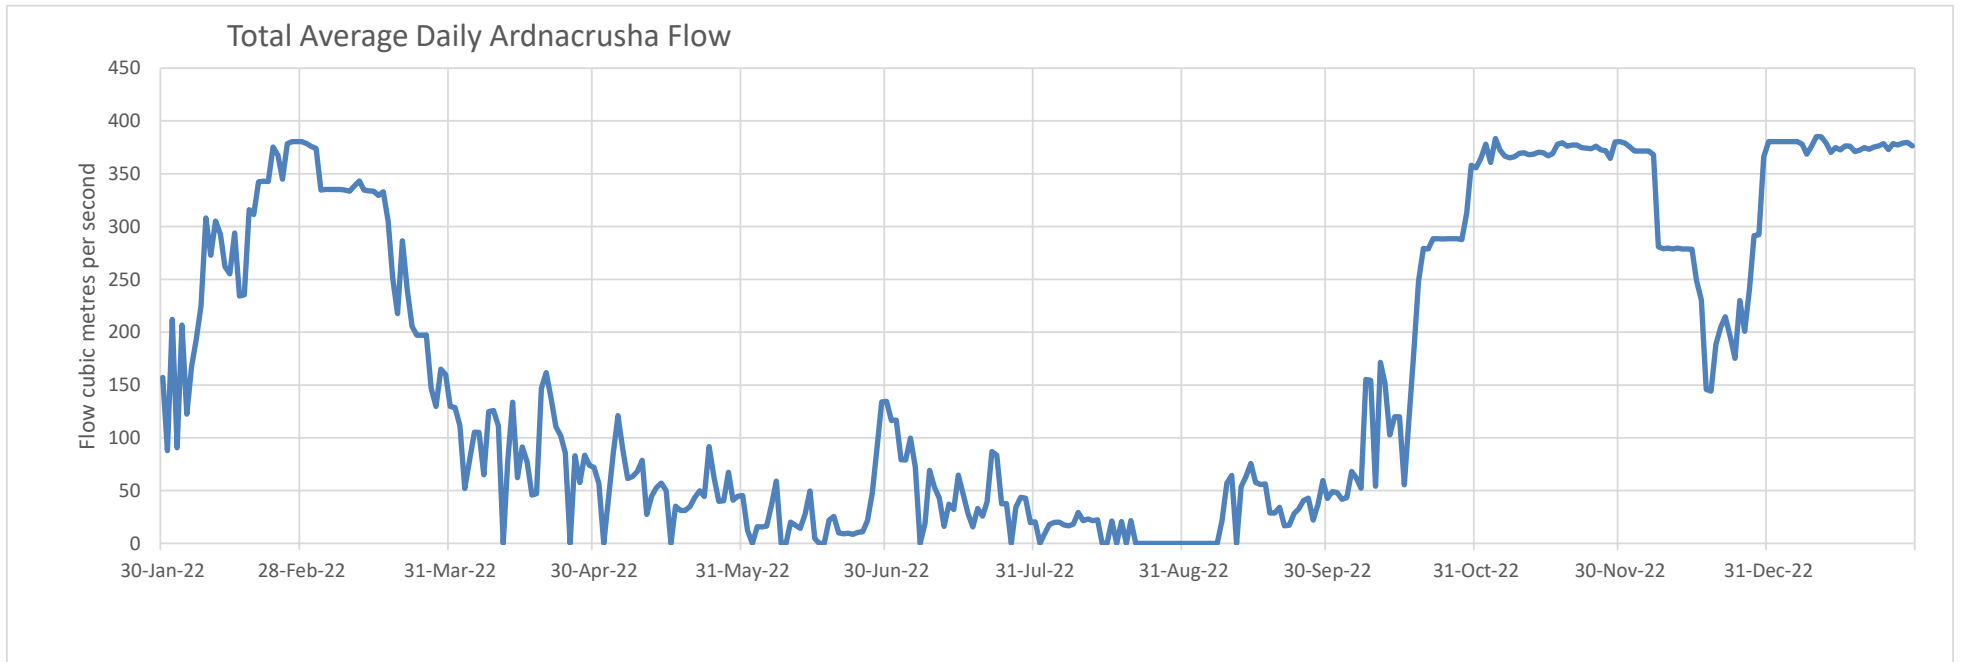

Current Total Average Daily Ardnacrusha Flow

30-Jan-23 09:00:00	376	cubic metres per second
--------------------	-----	-------------------------

Please note the following:

1. Note that ESB does not guarantee the accuracy of any data provided. It is the user's responsibility to independently verify and quality control any of the data used and ensure that it is fit for purpose/use. ESB does not accept responsibility for the use of any data made available, read or interpreted or used in any way by the user, or passed to a third party, and do not accept liability for any damage or loss howsoever arising out of the use or interpretation of this data.